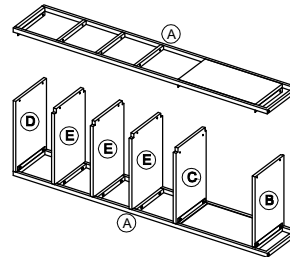

ASSEMBLY INSTRUCTION

5576XXX TALL NARROW BOOKCASE WITH STORAGE

PART LIST

A : 2 pcs

B : 1 pc

C : 1 pc

D : 1 pc

E : 3 pcs

F : 1 pc

G : 1 pc

DO NOT FULLY TIGHTEN SCREWS AND NUTS UNTIL THE ENTIRE ITEM IS COMPLETELY ASSEMBLED

STEP: 1

STEP: 2

STEP: 3

STEP: 4

HARDWARE LIST

NO	QUANTITY	PICTURE	QTY
1	Washer 6x16		24
2	Washer 16 x 2		24
3	Bolt M6 x 15		12
4	Bolt M6 x 30		2
5	Bolt M6 x 40		12
6	Wooden screw		12
7	Allen key 4		1

STEP: 5

STEP: 6